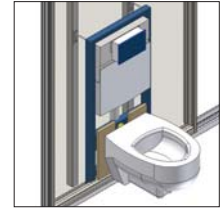

## maars | bathroom

This state of the art bathroom is top quality. All sanitary fittings, including bath and toilet, are completely integrated into the system panels: **maars** | bathroom.

**maars** | bathroom is completely systematically integrated in the Maars relocatable partitioning systems. This leads to incredible design opportunities and has the additional advantage of the interior being very easy to clean and vandal proof. Moreover from the "planet-people-profit" philosophy's point of view low energy based **maars** | interiour components, known for its minimum installationtime, are creating the ultimate comfort.