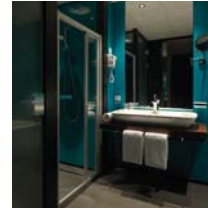

## maars | bathroom

This state of the art bathroom is top quality. All sanitary fittings, including bath and toilet, are completely integrated into the system panels: **maars** | bathroom.

**maars** | bathroom is completely systematically integrated in the Maars relocatable partitioning systems. This leads to incredible design opportunities and has the additional advantage of the interior being very easy to clean and vandal proof. Moreover from the "planet-people-profit" philosophy's point of view low energy based **maars** | interiour components, known for its minimum installationtime, are creating the ultimate comfort.